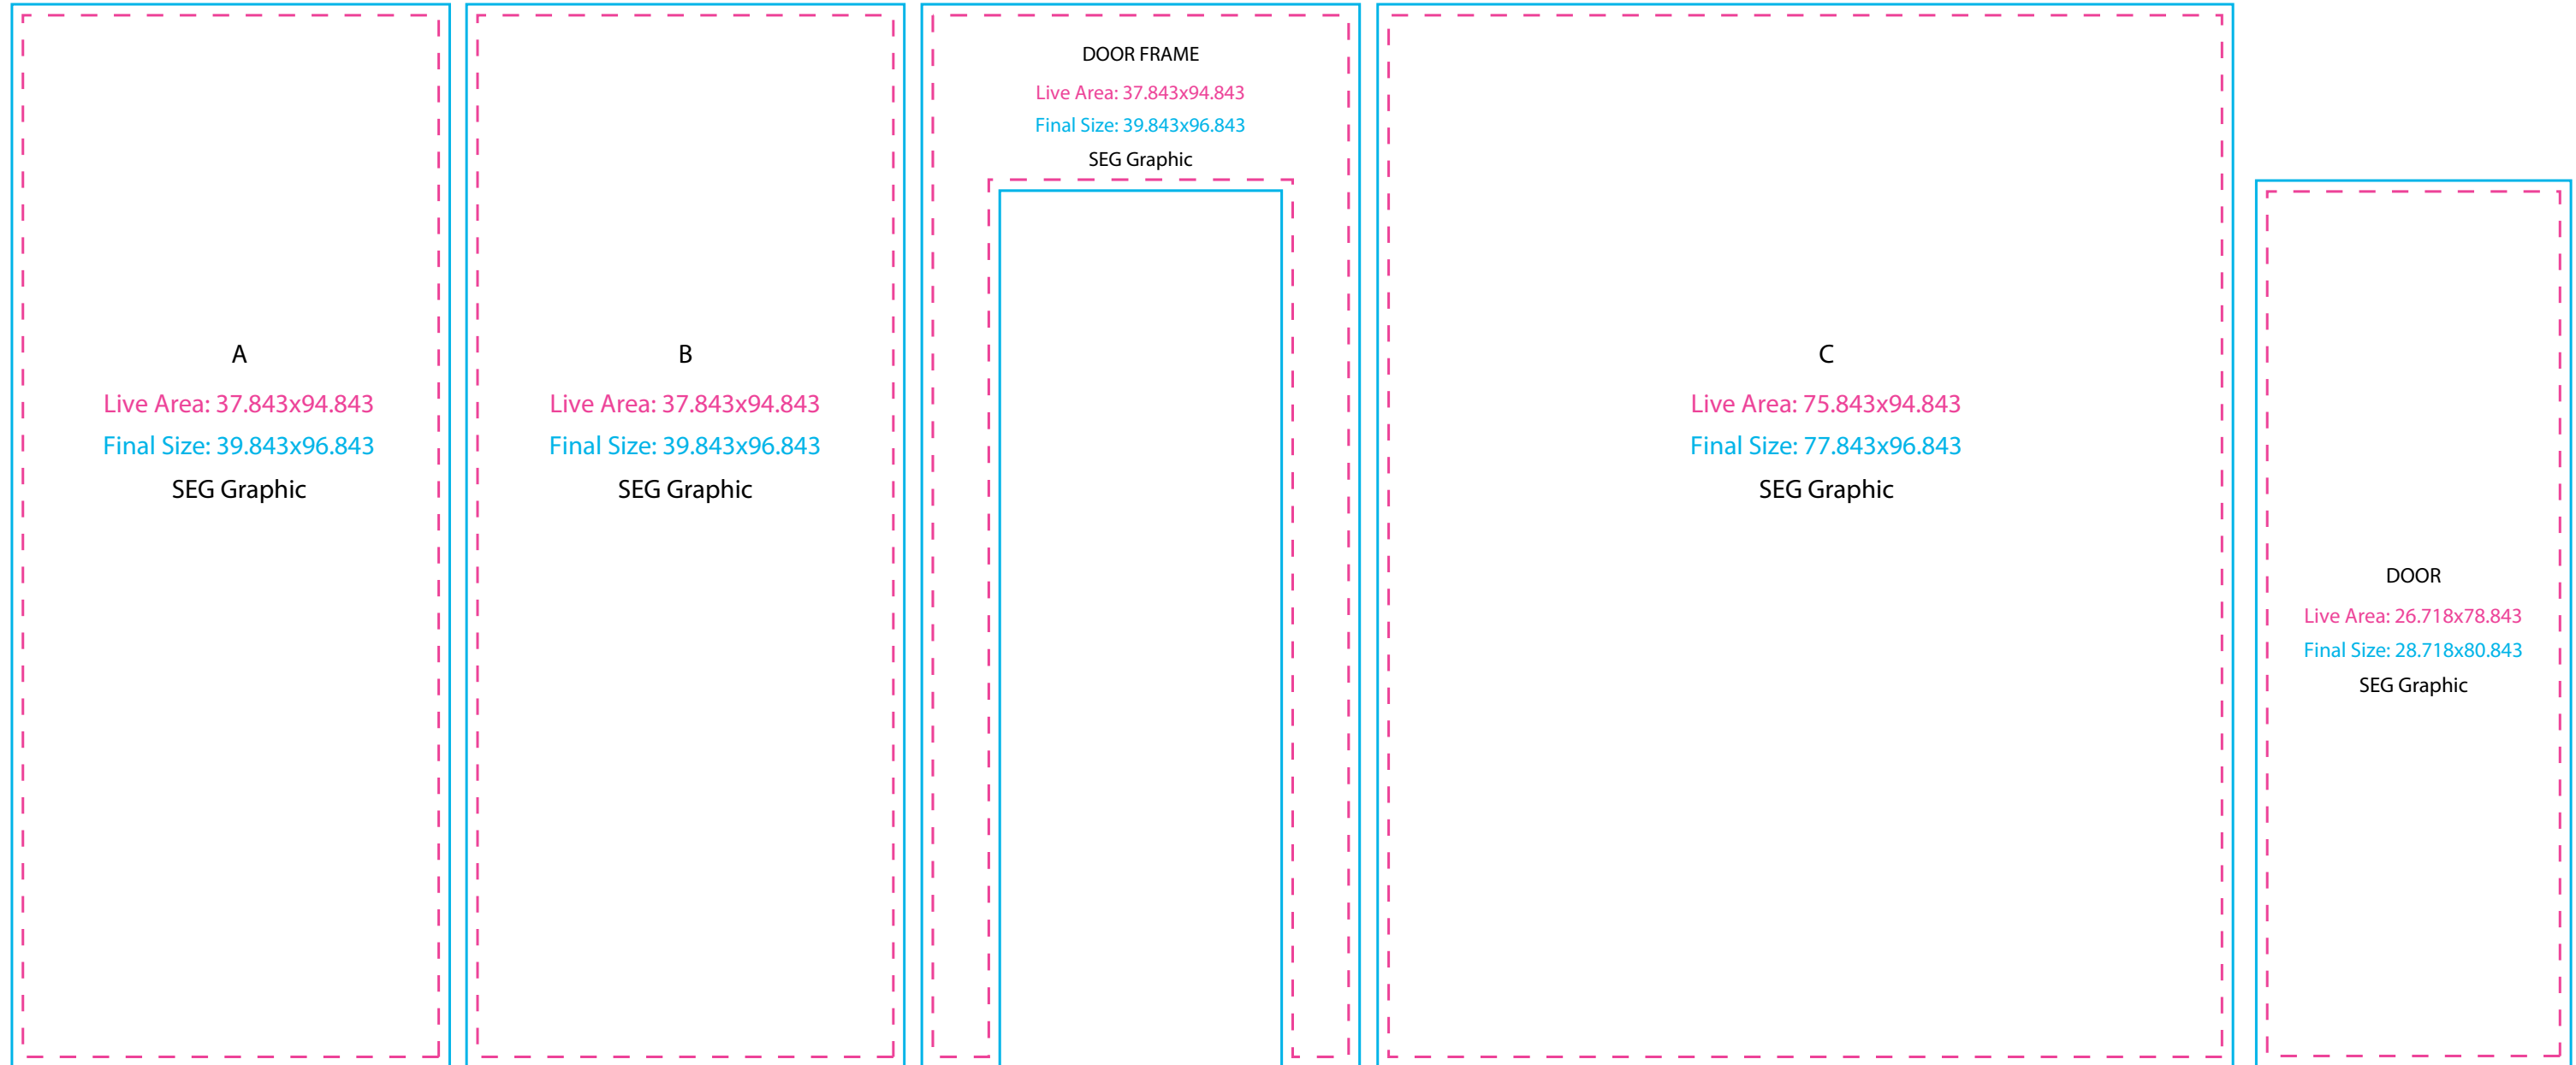

Graphic Template
10 x 10 Inline Exhibit
SEG Graphics,
Sintra Door and Panel

NOTE: All Raster Art (jpg, tiff,psd, png, etc.) must be at least 100 dpi at print size.

Graphic Template
10 x 10 Inline Exhibit
GOD-1557 Reception Counter
SEG Version

NOTE: All Raster Art (jpg, tiff,psd, png, etc.) must be at least 100 dpi at print size.